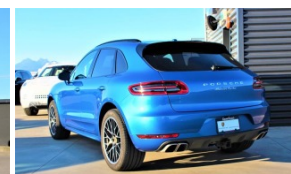

2016 Porsche Macan Turbo Crossover

Porsche Centre Langley

6016 Collection Drive
Langley, V3A 0G2
604.901.5079
<http://porschelangley.com>

Vehicle Summary :

Price	\$65,994.00 CAD
Condition	certified
Mileage	26180 km
Exterior Colour	Sapphire Blue Metallic
Interior Colour	Saddle Brown leather interior
Transmission	7-speed Porsche Doppelkupplung (PDK) with Auto Start Stop and coasting functions
VIN (Vehicle Identification Number)	WP1AF2A56GLB90743
Stock Number	ET-90743

Additional Features :

- Monochrome Black Exterior Package (high-gloss)
- Trailer Coupling Without Removable Ball Joint
- Roof Rails In Black Incl. Roof Transport System
- Sportdesign Side Mirror
- Reversing Camera Including Park Assist (front And Rear)
- Bi-xenon Headlights In Black Incl. Porsche Dynamic Light System (pDLS)
- Porsche Torque Vectoring Plus (ptv Plus)
- 20inch Rs Spyder Design Wheels
- Wheel Centres With Full-coloured Porsche Crest
- Heated Rear Seats
- Automatically Dimming Exterior And Interior Mirrors (i.c. W/comfort Memory Package)
- Smoker Package
- Instrument Dials In Garnet Red
- Sport Chrono Clock In Garnet Red
- Seat Belts Carrera Red
- Interior Package Black (high Gloss)
- Porsche Crest Embossed On Front And Rear Headrests
- Door Sill Guard In Brushed Aluminum
- Illuminated
- Aluminium Pdk Gear Selector